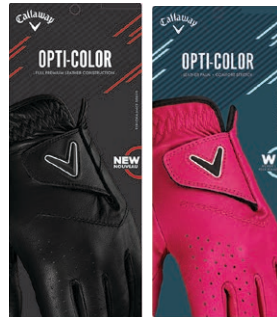

MEN'S

WOMEN'S

GLOVE SIZES	S	M	M/L	L	XL
MEN'S LH	✓	✓	✓	✓	✓
WOMEN'S LH	✓	✓		✓	

STOCK SIZE: ✓

FEATURES

- Improved Premium Leather Construction - Premium Feel, Fit and Comfort
- Perforations on Top of Hand and Fingers - Moisture Reduction & Increased Breathability
- Opti Fit (tm) Adjustable Closure - Thin, Light and Secure Fit
- Stretch Binding Cuff - Secure Feel & Moisture Absorption