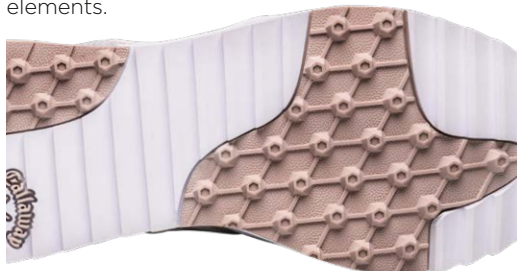

Sport Oxford lacing for an accommodating fit

SKY SERIES | AURORA LT

Microfiber and mesh upper

Performance microfiber and breathable mesh panels to keep your feet fresh and cool.

Opti-Soft® foam midsole

High shock absorption properties and incorporating a new external heel support structure.

Spikeless rubber outsole

Carefully and dynamically designed to create a solid platform and comfort required for the serious golfer including uphill-downhill traction elements.

SKY SERIES

AURORA LT

The summer breathable Aurora LT is designed to stand out from the crowd with its on trend retro athletic looks on a stunning modern sole unit. Breathable lightweight materials and attention to detail make this an absolute must for summer.