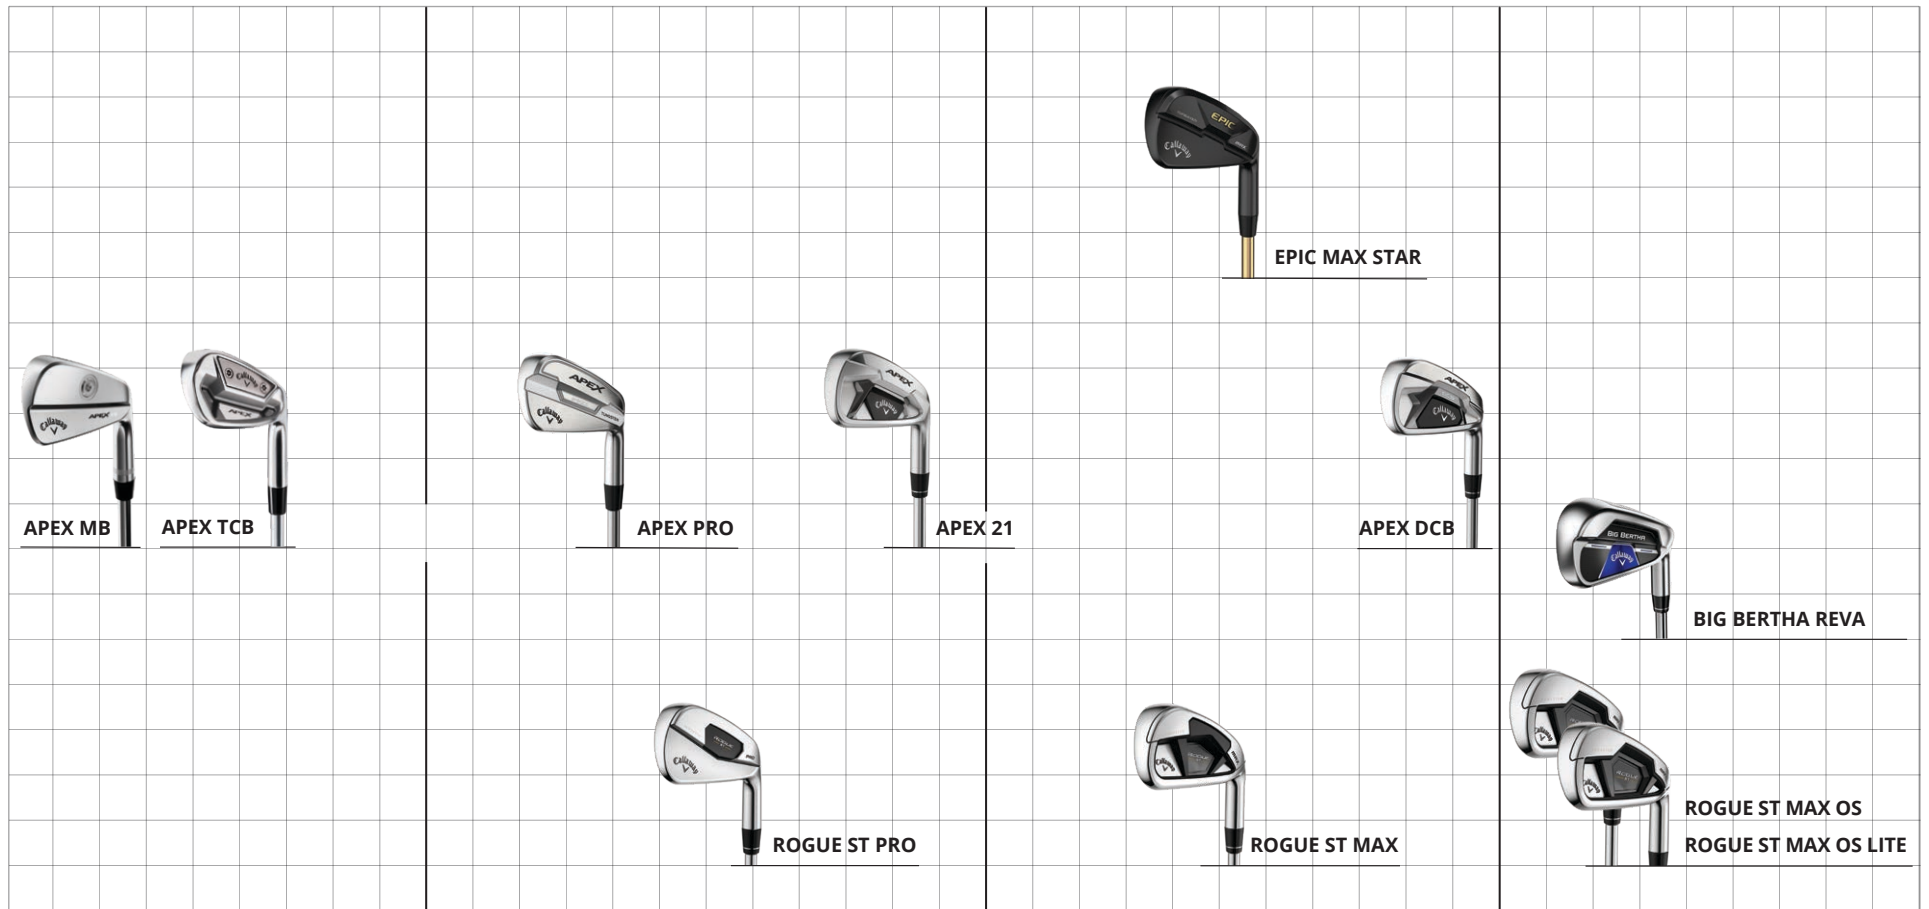

2022 IRON LINEUP

ULTRA PREMIUM

SUPER PREMIUM

PREMIUM

ULTRA PREMIUM

SUPER PREMIUM

PREMIUM

APEX MB

APEX TCB

APEX PRO

APEX 21

EPIC MAX STAR

APEX DCB

BIG BERTHA REVA

ROGUE ST PRO

ROGUE ST MAX

ROGUE ST MAX OS
ROGUE ST MAX OS LITE

TOUR INSPIRED

PLAYERS PERFORMANCE

GAME IMPROVEMENT

SUPER GAME IMPROVEMENT

Disclaimer: These are recommendations based off iron preference. Not all players will fit into this model. Iron performance needs can be very player dependent.