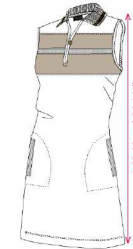

6336624 201-100 Optic white
DESERT ISLAND DRESS (sleeveless)
97%PA/3%EL
RRP 189,95 €

32	34	36	38	40	42