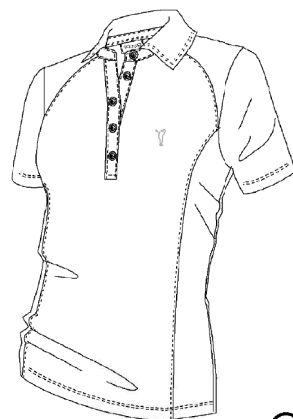

GOLFINO
Elegance In Sport
Since 1986

PITCH

MONO PRODUCT - OUTFIT 01

①

②

③

SLIM
FIT
7/8
④

⑤