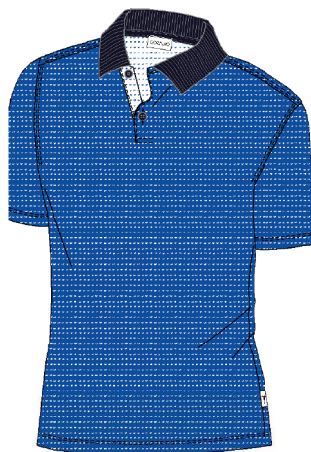

⑥ BELT

6379413 201-575 Seven seas
STRIPED STRETCH BELT
100%ELASTANE
RRP 59,95 €

GOLFINO
Elegance In Sport
Since 1986

TEE

MONO PRODUCT - OUTFIT 04

①

②

① POLO