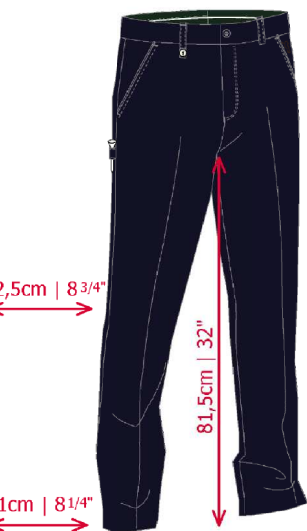

GOLFINO
Elegance In Sport
Since 1986

GREENSOME

MONO PRODUCT - OUTFIT 02

①

②

① POLO

6338012 201-580 Navy
THE BIARRITZ ZIP POLO
100% PA
RRP 99,95 €

② POLO

6339112 201-100 Optic white
THE CARNOUSTIE POLO
100% PES
RRP 99,95 €

③

④

⑤

③ TROUSERS

6368213 201-580 Navy
THE BIRDIE TROUSER (light tech stretch)
94%PA/6%EA
RRP 139,95 €

④ BERMUDAS

6369811 201-580 Navy
THE BIRDIE BERMUDA (light techno str.)
94%PA/6%EA
RRP 119,95 €

⑤ SOCKS

6378113 201-580 Navy
LOW CUT ANKLE SOCKLETS
99%PA/1%EA
RRP 29,95 €

⑥

⑥ CAP

6378213 201-100 Optic white
TEES CAP
100% CO
RRP 39,95 €