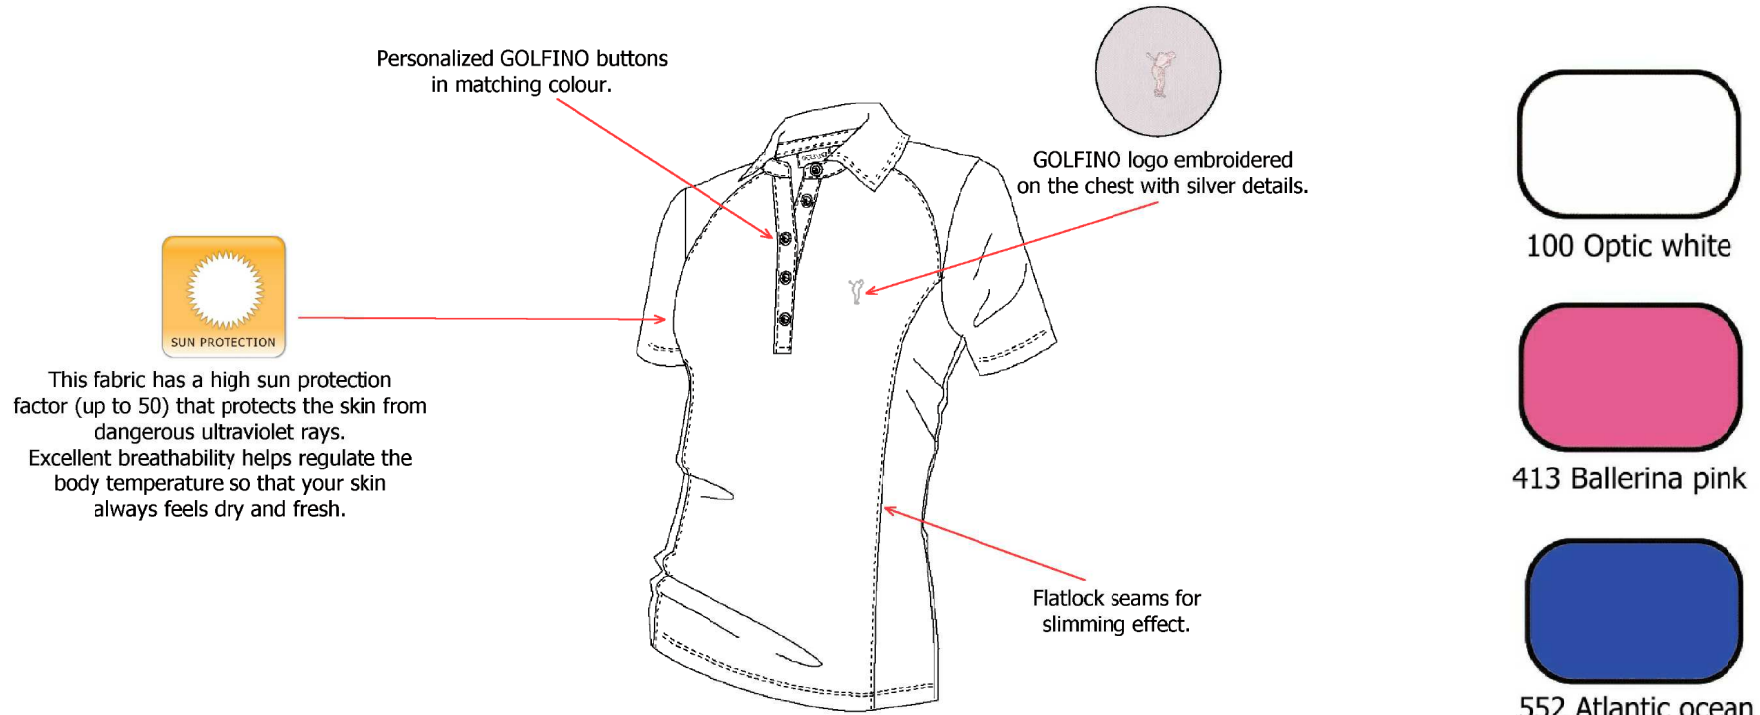

THE MARA SHORT SLEEVE POLOS (sun protection)

This fabric has a high sun protection factor (up to 50) that protects the skin from dangerous ultraviolet rays. Excellent breathability helps regulate the body temperature so that your skin always feels dry and fresh.

6337823
THE MARA SHORT SLEEVE POLO (sun protection)
48%PA/47%CO/5%EA
RRP 99,95 €

32	34	36	38	40	42	44	46	48

GOLFINO LADIES - Size conversion

D	32	34	36	38	40	42	44	46	48
UK	6	8	10	12	14	16	18	20	22
F/E/P	34	36	38	40	42	44	46	48	50
I	38	40	42	44	46	48	50	52	54
USA	2	4	6	8	10	12	14	16	18
UNISEX	XXS	XS	S	M	ML	L	XL	XXL	XXXL

3 **BLOOMING SPRING (SPRING)**
A 15 Feb to 15 Mar
B 1 Mar to 31 Mar
C 1 Apr to 30 Apr