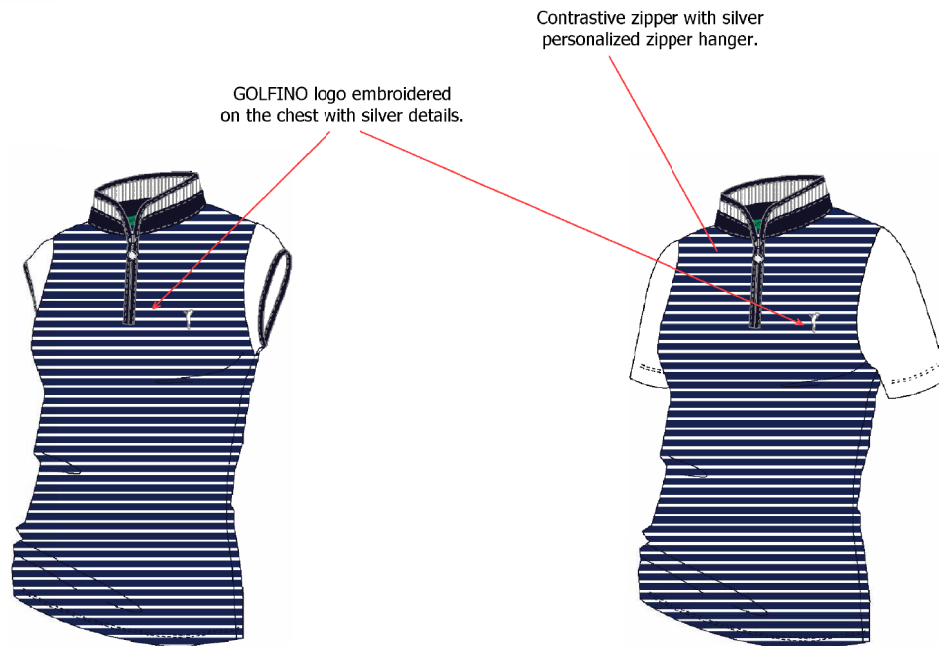

THE MONALISA TROYERS (dry comfort stripes)

Dry comfort is a specific fibre construction, with wicking capacity, that transports moisture rapidly from the body to the outside of the fabrics where it evaporates very quickly. It is pleasant to wear, soft, light and easy on the skin.