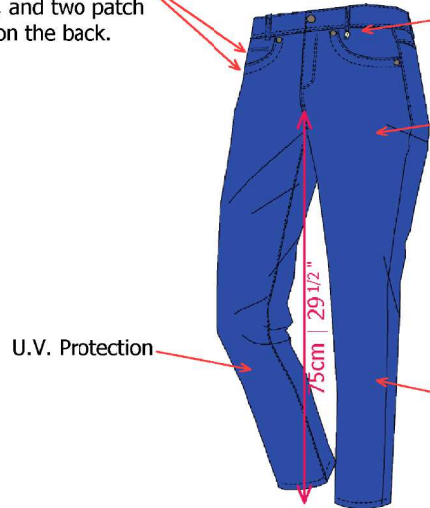

THE SOFIA 7/8 TROUSERS - FASHION COLOURS (light tech stretch, slim fit)

Two front rounded jeans pockets with coin pocket on the right, and two patch pockets on the back.

U.V. Protection

Personalized GOLFINO metal button and GOLFINO ballmarker.

Slim fit for elegant and modern look.

Stretch products are fabrics that are made stretchable (elastic) by elastane/lycra. Elastane or lycra can be mixed with almost all fabrics. Two to four percent of elastane/lycra are enough to give a unique feeling of comfort for the wearer and absolute freedom of movement.

Two front rounded jeans pockets with coin pocket on the right, and two patch pockets on the back.