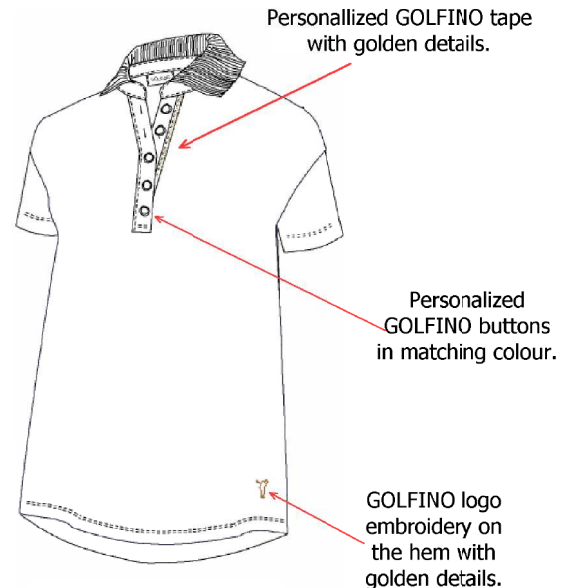

- A 15 Mar to 15 Apr
- B 1 Apr to 30 Apr
- C 15 Apr to 15 May (USA only)
- D 1 to 5 May (USA only)

THE MELINA POLOS

Stretch products are fabrics that are made stretchable (elastic) by elastane/lycra. Elastane or lycra can be mixed with almost all fabrics. Two to four percent of elastane/lycra are enough to give a unique feeling of comfort for the wearer and absolute freedom of movement.