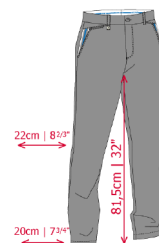

6361612 201-805 Silver grey light
PT WAVE TECHNO STRETCH TROUSER
94%PA/6%EA
RRP 159,95 €

46	48	50	52	54	56

SLIM FIT