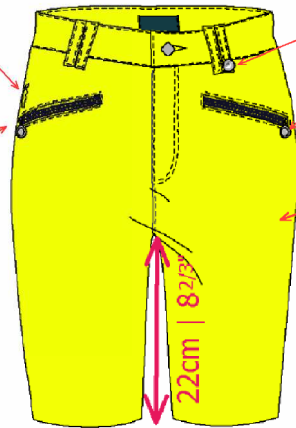

THE SILVIA BERMUDAS & STELLA SHORTS

(light tech stretch, slim fit)

GOLFINO logo embroidered with shiny elements.

Zipped pockets with contrastive zippers.