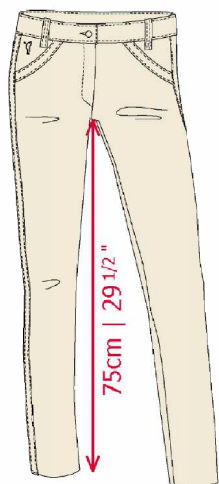

PUTTER

MONO PRODUCT - OUTFIT 05

②

⑤

⑥

① SHIRT

6332122 201-100 Optic white
THE MELINA 3/4 SLEEVE SHIRT
48%PA/47%CO/5%EA
RRP 129,95 €

② POLO