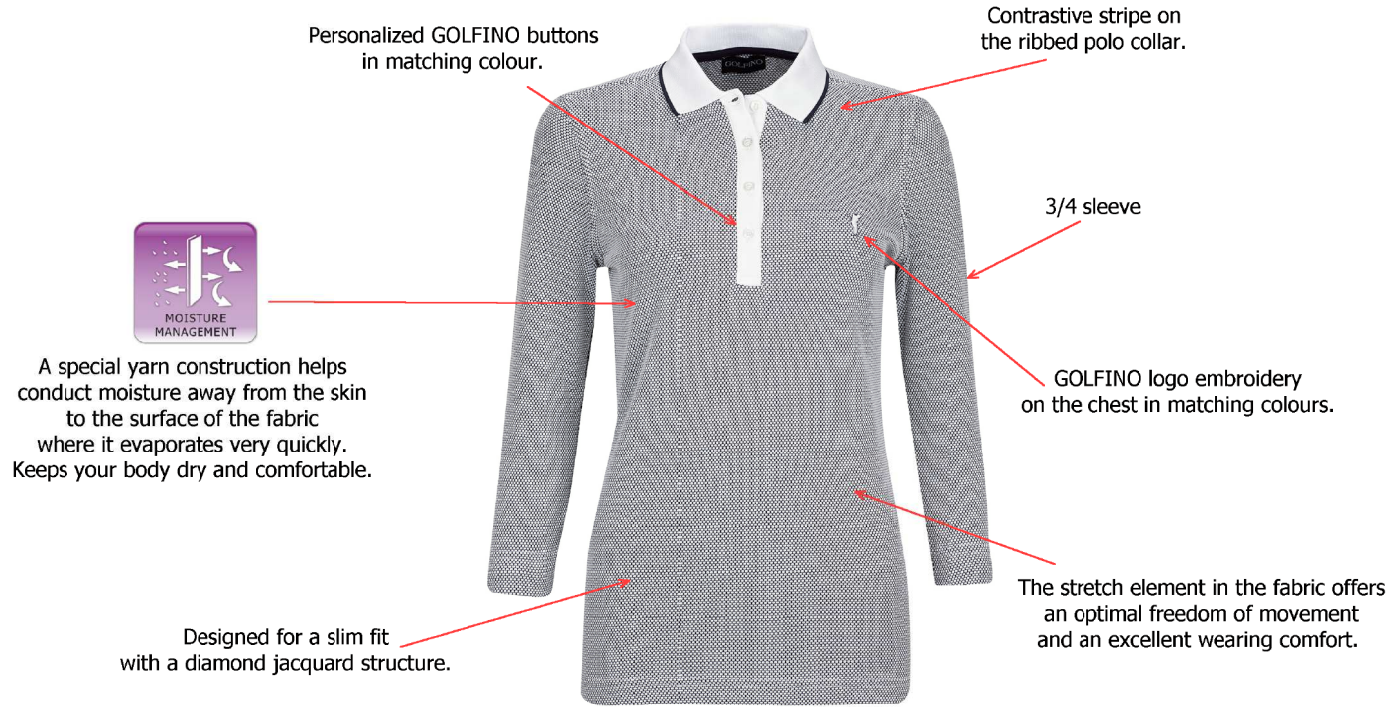

THE MERCEDES 3/4 SLEEVE POLOS (bubble jacquard)

A special yarn construction helps conduct moisture away from the skin to the surface of the fabric where it evaporates very quickly. Keeps your body dry and comfortable.

6338521
THE MERCEDES 3/4 SLEEVE POLOS (bubble jacquard)
100% PA
RRP 119,95 €

32	34	36	38	40	42	44	46	48

GOLFINO LADIES - Size conversion

D	32	34	36	38	40	42	44	46	48
UK	6	8	10	12	14	16	18	20	22
F/E/P	34	36	38	40	42	44	46	48	50
I	38	40	42	44	46	48	50	52	54
USA	2	4	6	8	10	12	14	16	18
UNISEX	XXS	XS	S	M	ML	L	XL	XXL	XXXL

1 HOLIDAY (CRUISE)
A 1 Dec to 15 Jan
B 1 Jan to 31 Jan
C 1 to 28 Feb