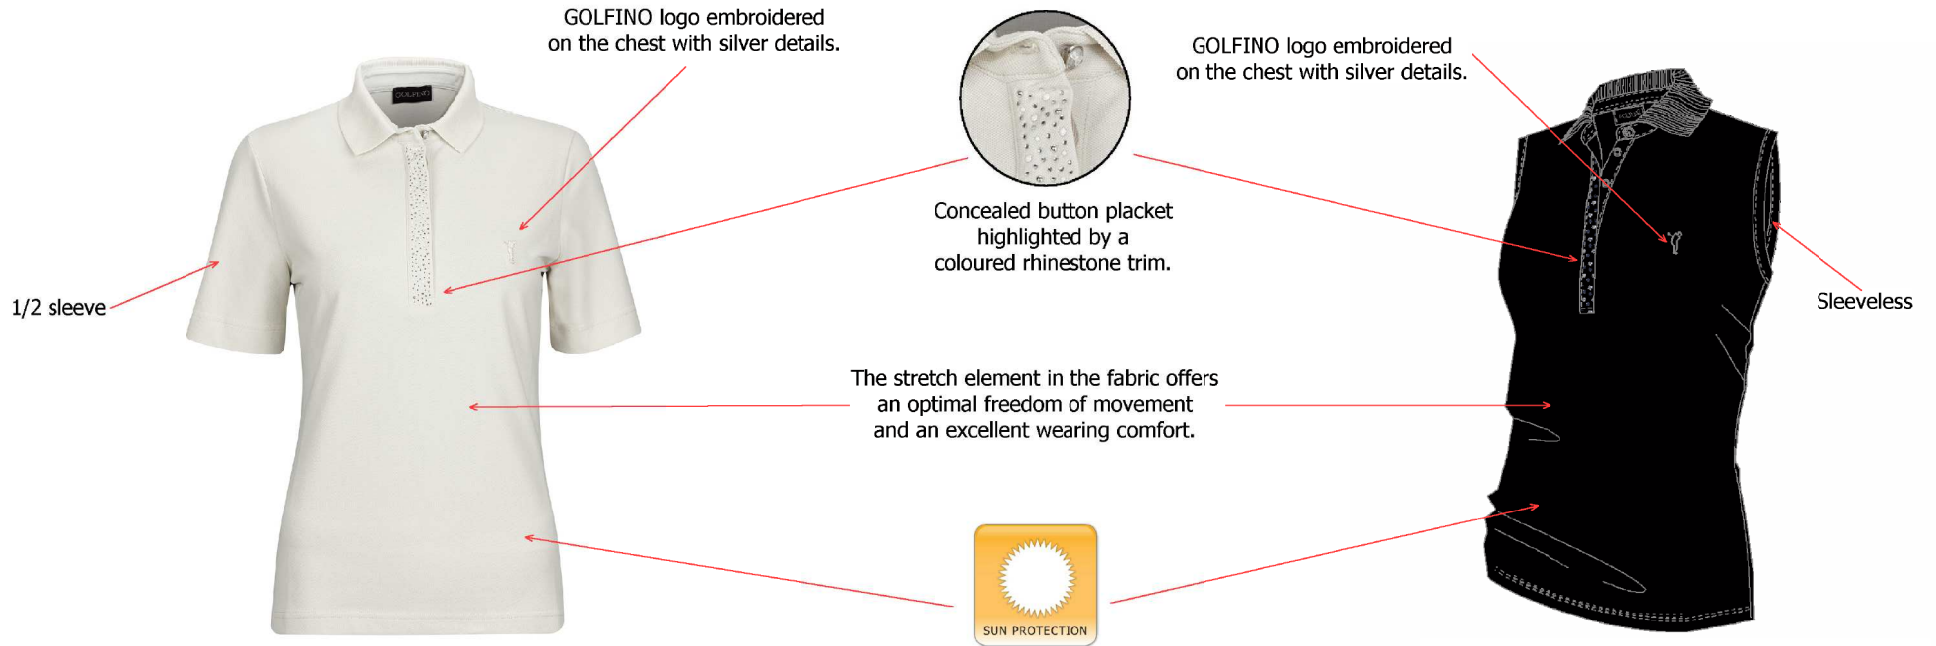

THE MELANIA SHORT SLEEVE & SLEEVELESS POLOS (sparkling, sun protection)

6339121
THE MELANIA SHORT SLEEVE POLO (sparkling, sun protection)
48%PA/47%CO/5%EA
RRP 119,95 €

32	34	36	38	40	42	44	46	48

This fabric has a high sun protection factor (up to 50) that protects the skin from dangerous ultraviolet rays. Excellent breathability helps regulate the body temperature so that your skin always feels dry and fresh.

6336121
THE MELANIA SLEEVELESS POLO (sparkling, sun protection)
48%PA/47%CO/5%EA
RRP 109,95 €

32	34	36	38	40	42	44	46

GOLFINO LADIES - Size conversion

D	32	34	36	38	40	42	44	46	48
UK	6	8	10	12	14	16	18	20	22
F/E/P	34	36	38	40	42	44	46	48	50
I	38	40	42	44	46	48	50	52	54
USA	2	4	6	8	10	12	14	16	18
UNISEX	XXS	XS	S	M	ML	L	XL	XXL	XXXL

1 HOLIDAY (CRUISE)
A 1 Dec to 15 Jan
B 1 Jan to 31 Jan
C 1 to 28 Feb