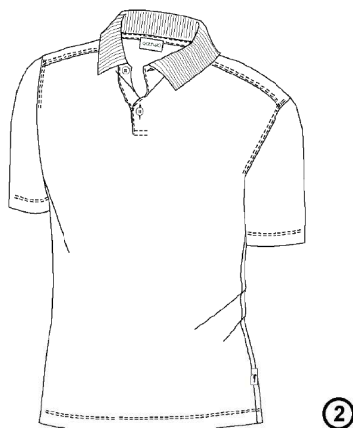

GOLFINO
Elegance In Sport
Since 1986

MATCHPLAY

MONO PRODUCT - OUTFIT 01

①

②

③

④

⑤

⑥

① POLO

6338012 201-501 Pale Blue
THE BIARRITZ ZIP POLO
100% PA
RRP 99,95 €

② POLO

6338112 201-100 Optic white
THE MARBELLA POLO (light extra dry)
100% PA
RRP 79,95 €

③ TROUSERS

6368213 201-567 Blue fume
THE BIRDIE TROUSER (light tech stretch)
94%PA/6%EA
RRP 139,95 €

④ KNITWEAR

6318012 201-501 Pale Blue
THE PALERMO SWEATER (mel, pima cotton)
100% PIMA CO
RRP 149,95 €

⑤ SOCKS

6378013 201-100 Optic white
DRY COMFORT SOCKLETS
99%PA/1%EA
RRP 29,95 €

⑥ BELT

6378713 201-100 Optic white
LEATHER ELASTANE BELT
95%ELASTANE/5% LEATHER
RRP 69,95 €