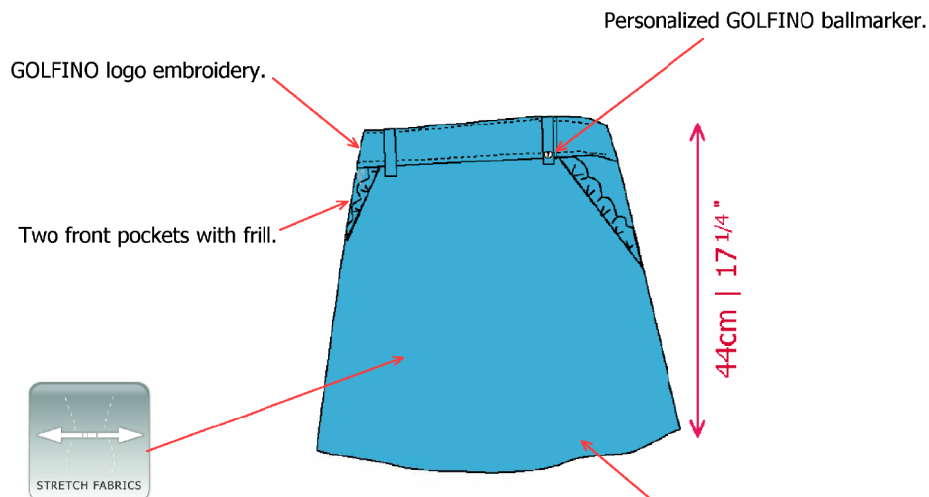

THE SIDNEY SHORT SKORT (light tech stretch)

USA AND RETAIL

Stretch products are fabrics that are made stretchable (elastic) by elastane/lycra. Elastane or lycra can be mixed with almost all fabrics. Two to four percent of elastane/lycra are enough to give a unique feeling of comfort for the wearer and absolute freedom of movement.

With shorts inside to provide additional freedom of movement.

6367521
THE SIDNEY SHORT SKORT - USA
75%CO/20%PA/5%EL
RRP 149,95 €

32	34	36	38	40	42	44	46

GOLFINO LADIES - Size conversion

D	32	34	36	38	40	42	44	46	48
UK	6	8	10	12	14	16	18	20	22
F/E/P	34	36	38	40	42	44	46	48	50
I	38	40	42	44	46	48	50	52	54
USA	2	4	6	8	10	12	14	16	18
UNISEX	XXS	XS	S	M	ML	L	XL	XXL	XXXL

1 HOLIDAY (CRUISE)
A 1 Dec to 15 Jan
B 1 Jan to 31 Jan
C 1 to 28 Feb