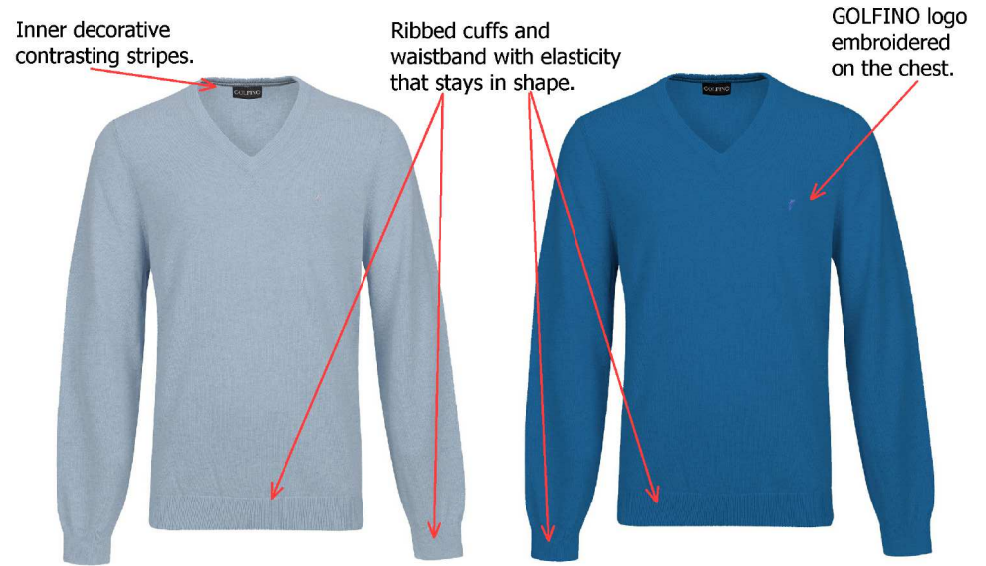

THE PALERMO KNITWEAR (cotton, round necks, v-necks)

46	48	50	52	54

46	48	50	52	54	56	58

6318312
THE PALERMO V-NECK PULLOVER (super soft co)
100% CO
RRP 129,95 €

46	48	50	52	54	56

GOLFINO MEN - Size conversion

D/I	44	46	48	50	52	54	56	58	60
F	38	40	42	44	46	48	50	52	54
E	40	42	44	46	48	50	52	54	56
UK/USA	34	36	38	40	42	44	46	48	50
WAIST (TROUSERS)	30"	32"	33"	34"	36"	38"	40"	41"	42"
INNER LEG (TROUSERS)	32"	32"	32"	33"	33"	34"	34"	35"	35"
UNISEX	XS	S	M	ML	L	XL	XXL	XXXL	XXXXL

2 MOIST SPRING (EARLY SPRING)
A 15 Jan to 20 Feb (USA only)
B 1 Feb to 28 Feb
C 1 Mar to 31 Mar
D 1 Apr to 30 Apr

Super Soft Cotton protects the skin from excessive friction and absorbs moisture.