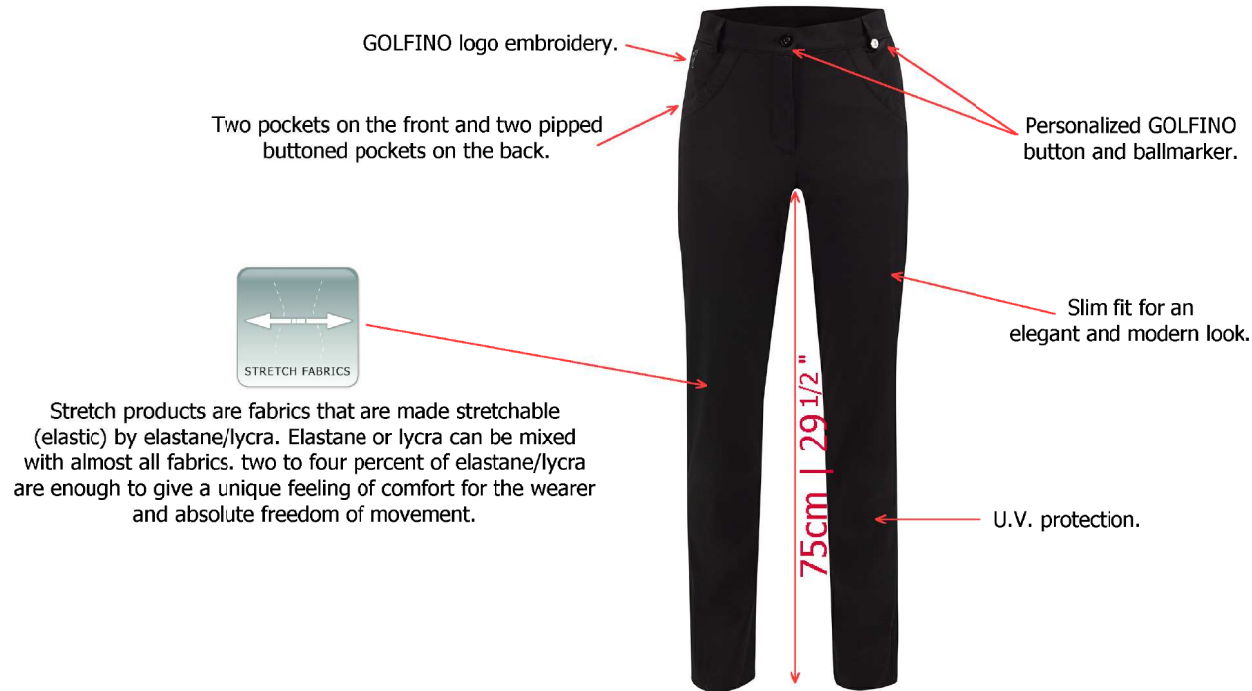

THE STEFANIA 7/8 TROUSERS (sun protection, shiny tech stretch)

Stretch products are fabrics that are made stretchable (elastic) by elastane/lycra. Elastane or lycra can be mixed with almost all fabrics. two to four percent of elastane/lycra are enough to give a unique feeling of comfort for the wearer and absolute freedom of movement.

100 Optic white

126 Pearl

580 Navy

890 Black

6368721
THE STEFANIA 7/8 TROUSERS (sun protect)
96%PA/4%EL
RRP 169,95 €

32	34	36	38	40	42	44	46

GOLFINO LADIES - Size conversion

D	32	34	36	38	40	42	44	46	48
UK	6	8	10	12	14	16	18	20	22
F/E/P	34	36	38	40	42	44	46	48	50
I	38	40	42	44	46	48	50	52	54
USA	2	4	6	8	10	12	14	16	18
UNISEX	XXS	XS	S	M	ML	L	XL	XXL	XXXL

1 HOLIDAY (CRUISE)
A 1 Dec to 15 Jan
B 1 Jan to 31 Jan
C 1 to 28 Feb