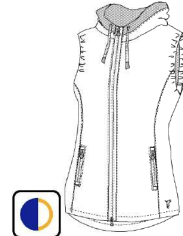

6355021 201-100 Optic white
STARS ON THE GREEN ROUND NECK SWEATER (polarlight)
100%PES
RRP 189,95 €

32	34	36	38	40	42	44