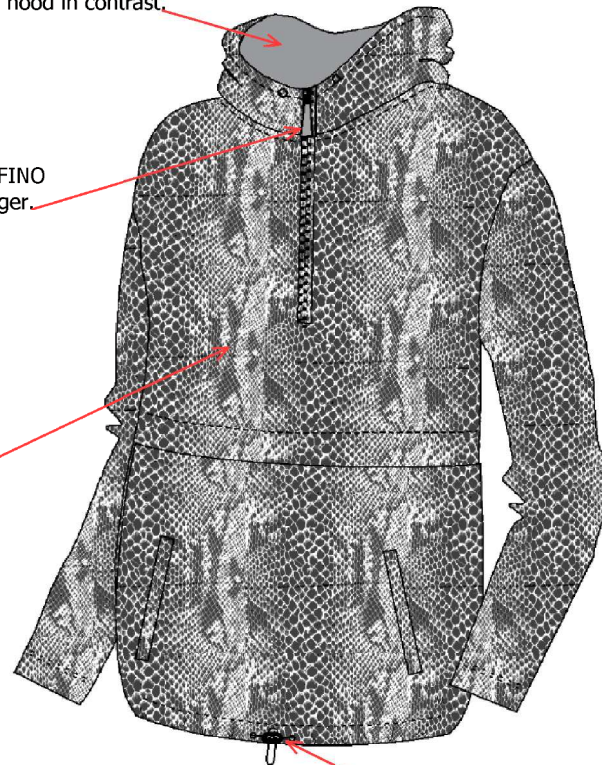

THE BENEDITA WINDBREAKERS NEW

ONLY FOR RETAIL

Lined hood in contrast.

Personalized GOLFINO silver zipper hanger.

These synthetic fibres are finer than all natural fibres. Microfibres are not only light and silky soft, but also provide good weather protection. Depending on the delicacy of the fibres, fabric texture and finishing, they are water resistant and windproof without losing their breathability.

Adjustable waist with string and stopper.

6358521
THE BENEDITA SNAKE WINDBREAKER
100% PES
RRP 179,95 €

32	34	36	38	40	42	44

6358621
THE BENEDITA FLOWER WINDBREAKER
100% PES
RRP 179,95 €

32	34	36	38	40	42	44

6358921
THE BENEDITA CHECKED WINDBREAKER
100% PES
RRP 179,95 €

32	34	36	38	40	42	44

6359021
THE BENEDITA DARK CHECK WINDBREAKER
100% PES
RRP 179,95 €

32	34	36	38	40	42	44

6359121
THE BENEDITA DOTS WINDBREAKER
100% PES
RRP 179,95 €

32	34	36	38	40	42	44

6359221
THE BENEDITA EMB DOTS WINDBREAKER
100% PES
RRP 179,95 €

32	34	36	38	40	42	44

GOLFINO LADIES - Size conversion

D	32	34	36	38	40	42	44	46	48
UK	6	8	10	12	14	16	18	20	22
F/E/P	34	36	38	40	42	44	46	48	50
I	38	40	42	44	46	48	50	52	54
USA	2	4	6	8	10	12	14	16	18
UNISEX	XXS	XS	S	M	ML	L	XL	XXL	XXXL

1 HOLIDAY (CRUISE)
A 1 Dec to 15 Jan
B 1 Jan to 31 Jan
C 1 to 28 Feb