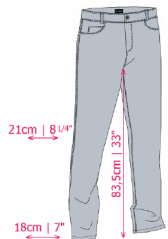

6365011 201-567 Blue fume
BAHAMAS PIECE DYED TROUSER
53%CO/44%PES/3%EA
RRP 159,95 €

46	48	50	52	54	56