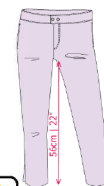

6366021 201-403 Lavender blush
STARS ON THE GREEN CAPRI
48%CO/46%PA/6%EA
RRP 169,95 €

32	34	36	38	40	42	44