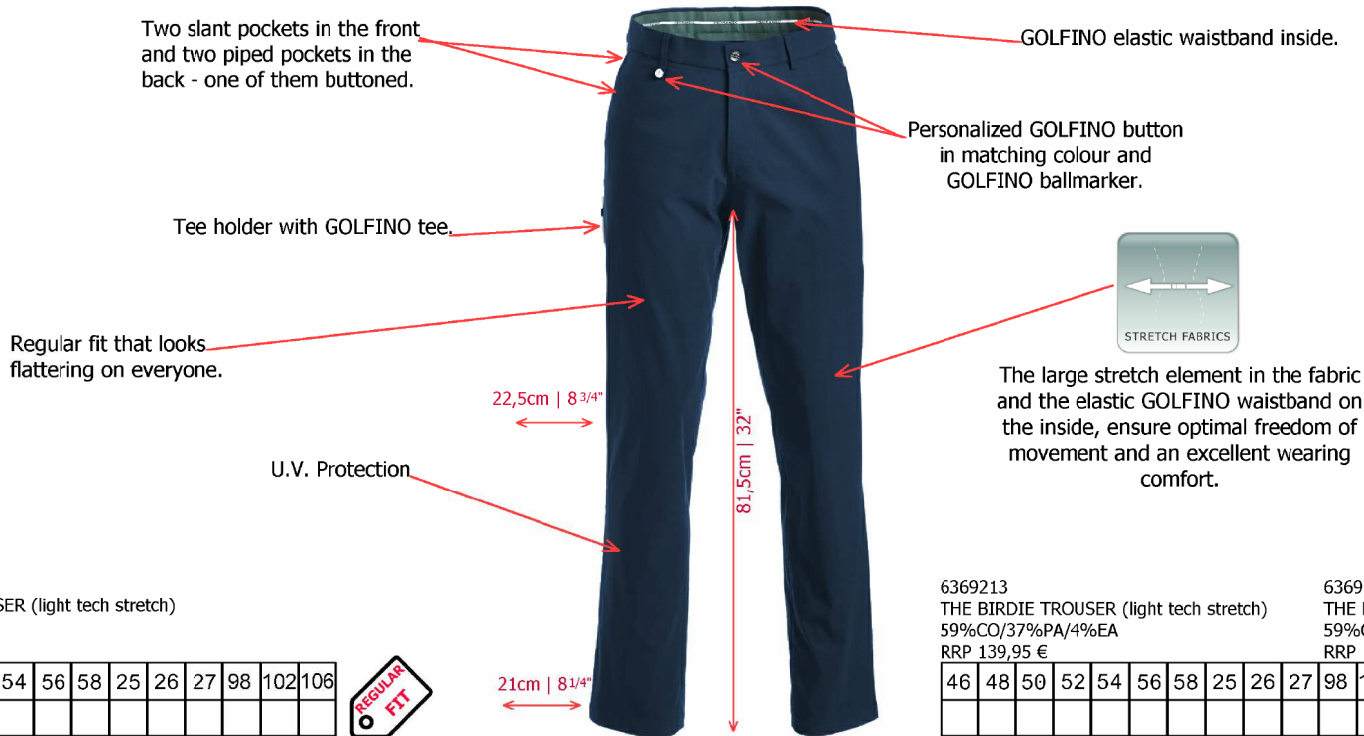

THE BIRDIE TROUSERS

(light tech stretch, flat front, reg fit)

6368213
THE BIRDIE TROUSER (light tech stretch)
94%PA/6%EA
RRP 139,95 €

46	48	50	52	54	56	58	25	26	27	98	102	106

6369213
THE BIRDIE TROUSER (light tech stretch)
59%CO/37%PA/4%EA
RRP 139,95 €

46	48	50	52	54	56	58	25	26	27	98	102	106

6369713
THE BIRDIE TROUSER (light tech stretch)
59%CO/37%PA/4%EA
RRP 139,95 €