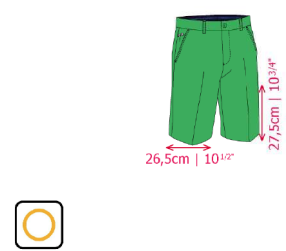

6362113 201-651 Fairway green
PT GREEN TECHNO STRETCH BERMUDA
94%PA/6%EA
RRP 139,95 €

46	48	50	52	54	56

OS

OS

GOLFINO MEN - Size conversion

D/I	44	46	48	50	52	54	56	58	60
F	38	40	42	44	46	48	50	52	54
E	40	42	44	46	48	50	52	54	56
UK/USA	34	36	38	40	42	44	46	48	50
WAIST (TROUSERS)	30"	32"	33"	34"	36"	38"	40"	41"	42"
INNER LEG (TROUSERS)	32"	32"	32"	33"	33"	34"	34"	35"	35"
UNISEX	XS	S	M	ML	L	XL	XXL	XXXL	XXXXL

SUGGESTED ADDITION AVAILABLE IN MONO PRODUCTS

M	L	XL

46	48	50	52	54	56	58

46	48	50	52	54	56