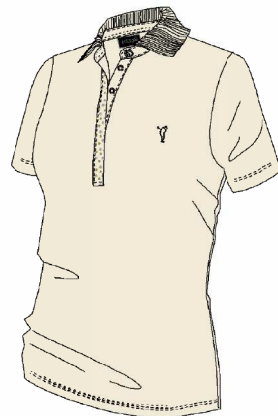

PUTTER

MONO PRODUCT - OUTFIT 05

②

⑤

⑥

① SHIRT

6332122 201-100 Optic white
THE MELINA 3/4 SLEEVE SHIRT
48%PA/47%CO/5%EA
RRP 129,95 €

② POLO