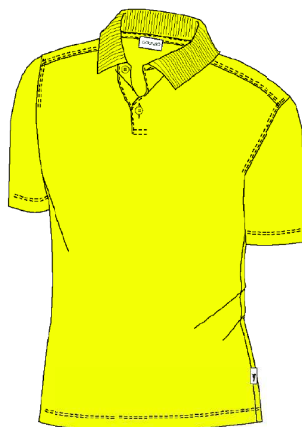

②

① POLO

6338012 201-582 Acapulco blue
THE BIARRITZ ZIP POLO
100% PA
RRP 99,95 €

② POLO

6338112 201-204 Lemonade
THE MARBELLA POLO (light extra dry)
100% PA
RRP 79,95 €