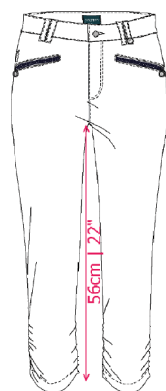

GOLFINO
Elegance In Sport
Since 1986

DRIVE

MONO PRODUCT - OUTFIT 03

①

②

③

④

⑤

④

⑥

① DRESS

6334924 201-413 Ballerina pink
THE VALERIA SLEEVELESS DRESS (cotton stretch piqué)
95%CO/5%EL
RRP 189,95 €

② POLO

6337823 201-580 Navy
THE MARA SHORT SLEEVE POLO (sun protection)
48%PA/47%CO/5%EA
RRP 99,95 €

③ TROYER

6338722 201-413 Ballerina pink
THE MARIANA CAP SLEEVE TROYER (dry comf, jersey)
95%PA/5%LY
RRP 119,95 €

④ TROUSERS

6369122 201-100 Optic white
THE SILVIA CAPRI (light techno, ruffled)
59%CO/37%PA/4%EA
RRP 159,95 €

⑤ VISOR

6377723 201-100 Optic white
RHINESTONES VISOR
51%CO/46%PA/3%EL
RRP 59,95 €

⑥ SOCKS

6379323 201-805 Silver grey light
THE ELENA SOCKLETS
73%CO/26%PA/1%EA
RRP 19,95 €