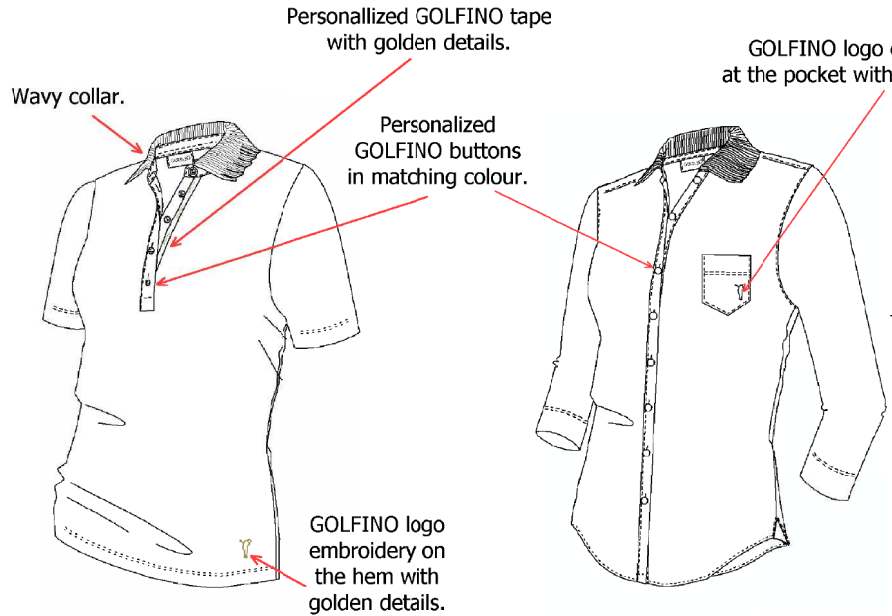

THE MELINA POLOS

Stretch products are fabrics that are made stretchable (elastic) by elastane/lycra. Elastane or lycra can be mixed with almost all fabrics. Two to four percent of elastane/lycra are enough to give a unique feeling of comfort for the wearer and absolute freedom of movement.