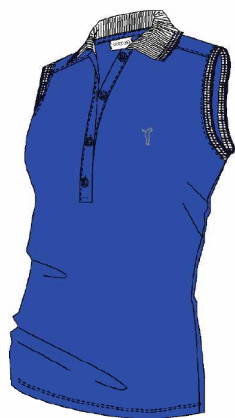

GOLFINO
Elegance In Sport
Since 1986

AIRSHOT

MONO PRODUCT - OUTFIT 02

①