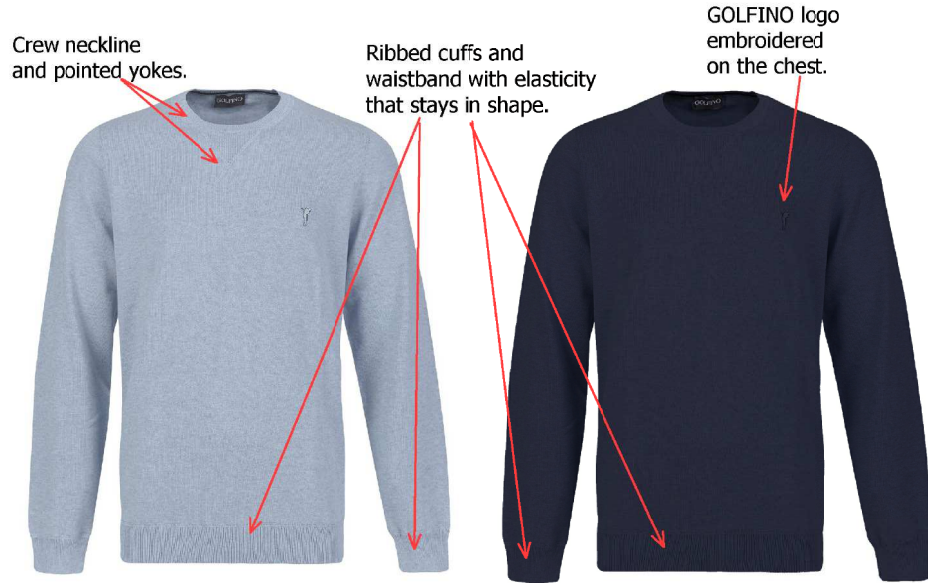

THE PALERMO KNITWEAR (cotton, round necks, v-necks)

6318012
THE PALERMO SWEATER (super soft co)
100% CO
RRP 129,95 €

46	48	50	52	54

46	48	50	52	54	56	58

46	48	50	52	54	56

GOLFINO MEN - Size conversion

D/I	44	46	48	50	52	54	56	58	60
F	38	40	42	44	46	48	50	52	54
E	40	42	44	46	48	50	52	54	56
UK/USA	34	36	38	40	42	44	46	48	50
WAIST (TROUSERS)	30"	32"	33"	34"	36"	38"	40"	41"	42"
INNER LEG (TROUSERS)	32"	32"	32"	33"	33"	34"	34"	35"	35"
UNISEX	XS	S	M	ML	L	XL	XXL	XXXL	XXXXL

2 MOIST SPRING (EARLY SPRING)
A 15 Jan to 20 Feb (USA only)
B 1 Feb to 28 Feb
C 1 Mar to 31 Mar
D 1 Apr to 30 Apr

Super Soft Cotton protects the skin from excessive friction and absorbs moisture.