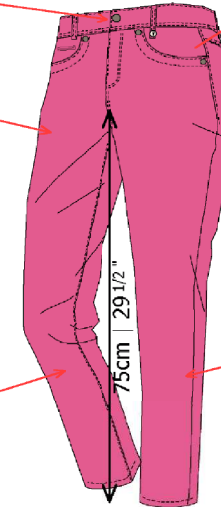

U.V. Protection

6368022
THE SOFIA 7/8 TROUSERS (light tech)
94%PA/6%EA
RRP 139,95 €

32	34	36	38	40	42	44

368 Scarlet

552 Atlantic ocean

6368122
THE SOFIA 7/8 TROUSERS (light tech)
59%CO/37%PA/4%EA
RRP 139,95 €

32	34	36	38	40	42	44	46	48

32	34	36	38	40	42	44

126 Pearl

413 Ballerina pink

GOLFINO LADIES - Size conversion

D	32	34	36	38	40	42	44	46	48
UK	6	8	10	12	14	16	18	20	22
F/E/P	34	36	38	40	42	44	46	48	50
I	38	40	42	44	46	48	50	52	54
USA	2	4	6	8	10	12	14	16	18
UNISEX	XXS	XS	S	M	ML	L	XL	XXL	XXXL

2 MOIST SPRING (EARLY SPRING)
A 15 Jan to 20 Feb (USA only)
B 1 Feb to 28 Feb
C 1 Mar to 31 Mar
D 1 Apr to 30 Apr