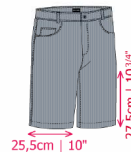

46	48	50	52	54