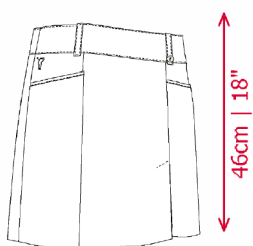

AIRSHOT

MONO PRODUCT - OUTFIT 02

①

②

46cm | 18"

③

56cm | 22"

④