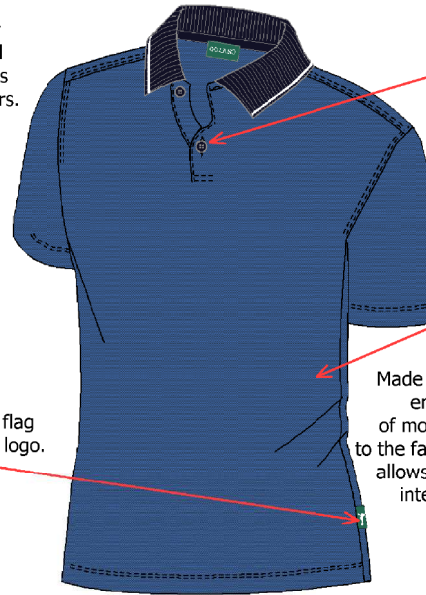

Contrast striped collar and personalized GOLFINO buttons.

Made of precise yarn blends, enabling the transfer of moisture and perspiration to the fabric surface. This process allows a dry feel even during intensive rounds of golf.

6339713
THE PARK SHORT SLEEVE POLO (quick dry)
100%PES
RRP 99,95 €

46	48	50	52	54	56