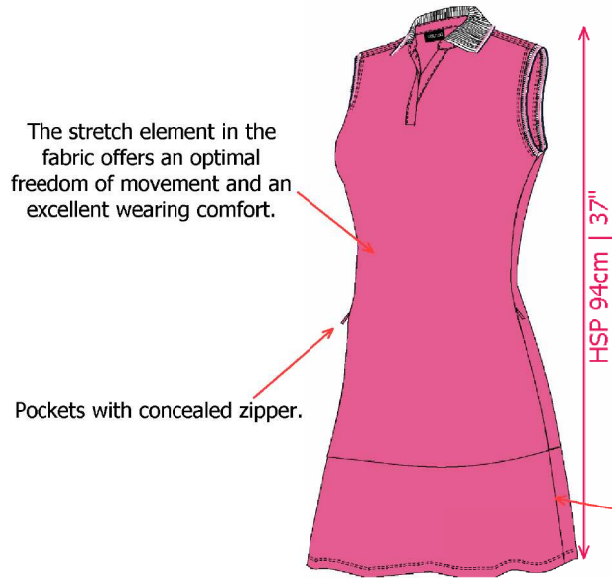

THE VALERIA & VALENTINA DRESSES

The stretch element in the fabric offers an optimal freedom of movement and an excellent wearing comfort.

Pockets with concealed zipper.

HSP 94cm | 37"

This fabric has a high sun protection factor (up to 50) that protects the skin from dangerous ultraviolet rays. Excellent breathability helps regulate the body temperature so that your skin always feels dry and fresh.

Personalized GOLFINO buttons.