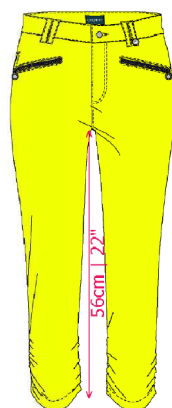

AIRSHOT

MONO PRODUCT - OUTFIT 02

①

②

46cm | 18"

③

56cm | 22"

④