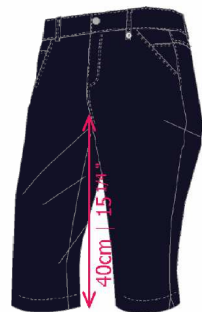

PUTTER

MONO PRODUCT - OUTFIT 05

②

⑤

⑥

① SHIRT

6332122 201-100 Optic white
THE MELINA 3/4 SLEEVE SHIRT
48%PA/47%CO/5%EA
RRP 129,95 €

② POLO