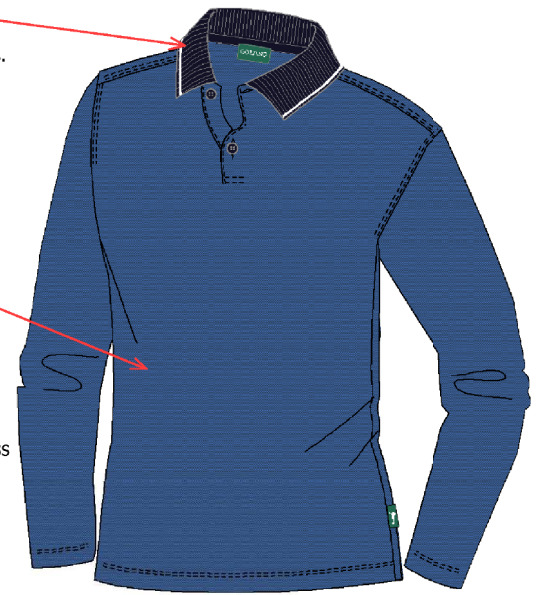

6339813
THE PARK LONG SLEEVE POLO (quick dry)
100%PES
RRP 119,95 €

46	48	50	52	54	56

GOLFINO MEN - Size conversion

D/I	44	46	48	50	52	54	56	58	60
F	38	40	42	44	46	48	50	52	54
E	40	42	44	46	48	50	52	54	56
UK/USA	34	36	38	40	42	44	46	48	50
WAIST (TROUSERS)	30"	32"	33"	34"	36"	38"	40"	41"	42"
INNER LEG (TROUSERS)	32"	32"	32"	33"	33"	34"	34"	35"	35"
UNISEX	XS	S	M	ML	L	XL	XXL	XXXL	XXXXL

3 BLOOMING SPRING
A 15 Feb to 15 Mar
B 1 Mar to 31 Mar
C 1 Apr to 30 Apr